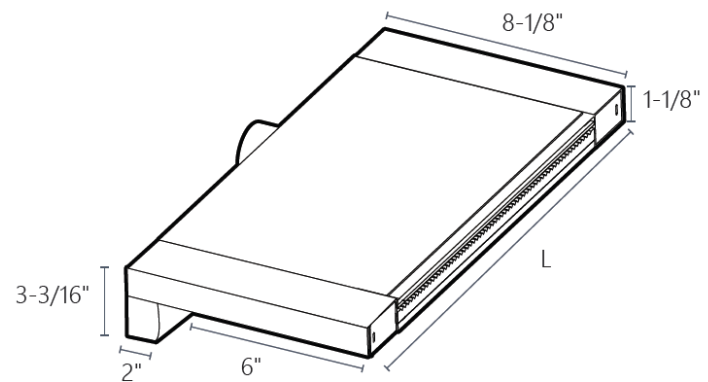

Custom Molded Products – Waterfalls

BRILLIANT WONDERS™ LED WATERFALLS

TECHNICAL GUIDE

- 12 Volt DC
- 1.5" Spigot Plumbing
- 1.25 GPM Per Inch Recommended
- 6" Lip - **CANNOT BE CUT**
- White or Color Face with Clear Lip
- ETL Certified Class 2 100 Watt Only
- Power Supply **MUST** Be Installed in a Plastic Box, Never Metal

CMP P/N	LENGTH (L)	RECOMMENDED FLOW RATE	SIZE
25677-13X-000	16.43"	12-15 GPM	12"
25677-18X-000	22.29"	18-22.5 GPM	18"
25677-23X-000	28.83"	24-30 GPM	24"
25677-33X-000	41.23"	26-45 GPM	36"
25677-43X-000	53.63"	48-60 GPM	48"

Every LED Waterfall Includes:

- One Waterfall Unit
- One Rock Trap
- 100' of 12 Volt Cord

A CMP remote, controller, and power supply (sold separately) must be purchased to operate Brilliant Wonders LED Waterfalls. One remote and controller can control up to a combined 20 feet* of waterfalls.

*150W Power Supply Controls up to 20ft of Combined LED Waterfalls
100W Power Supply Controls up to 12ft of Combined LED Waterfalls

IMPORTANT

ONLY USE FILTERED WATER. Failure to do so will result in a plugged up waterfall. Control must be within 90ft for remote to operate. Please keep this in mind when planning electrical run. Actual flow setting should be determined by the visual aesthetic the builder wishes to achieve. It is best to start with the CMP recommended flow and adjust as needed for each application.