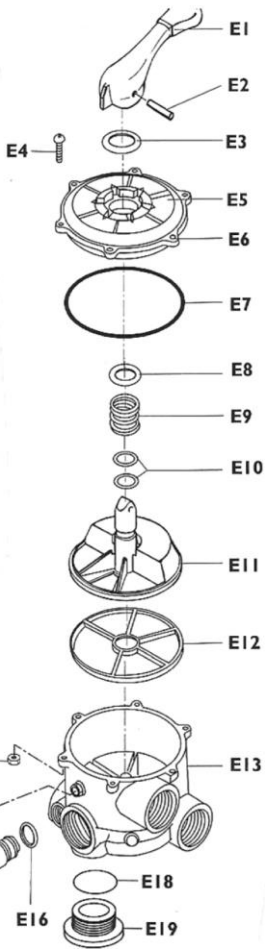

Praher Plastics - Multiport Valve- Parts

Side Mount Multiport Valve