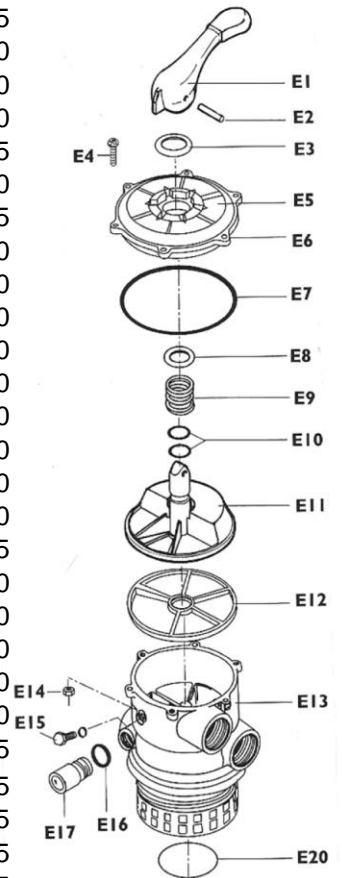

Top Mount Multiport Valve