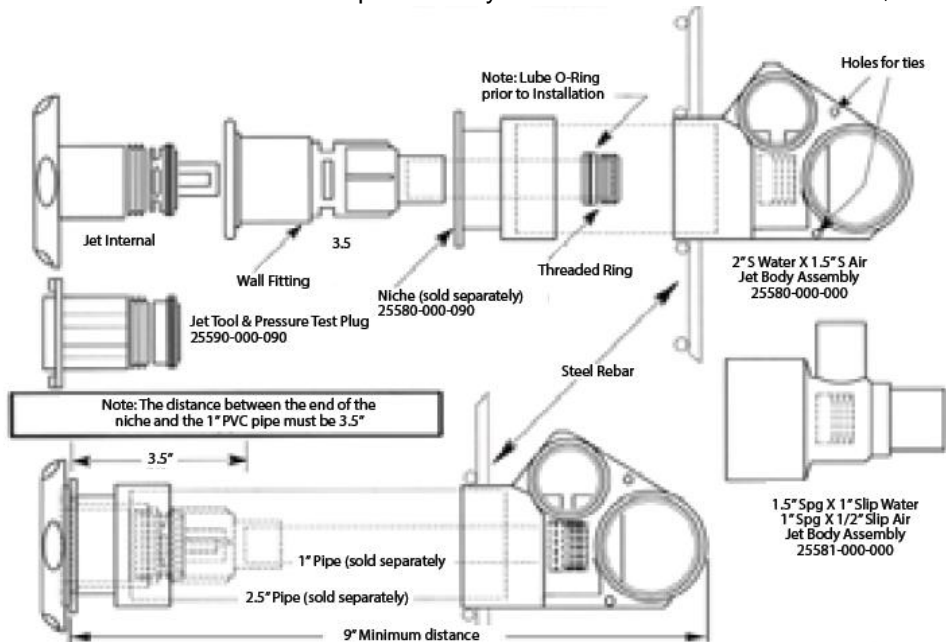

Custom Molded Products – Gunitite and Fiberglass Jets

<u>Part Number</u>	<u>Description</u>	<u>List Price</u>
23308-900-000	Jet Manifold Power Seat Dual Water ports	\$561.30
25580-000-000	Gunitite Body Assy. including Body, wall fitting & threaded ring. 2" Water x 1-1/2" Air	\$24.24
25582-000-000	Gunitite power jet 10, 13, 17 & 22 gpm orifices	\$14.10
25580-000-090	SpaMaster Gunitite Jet Niche (4in).	\$6.40
25594.150.000	FG Spa Jet Body 1" S x 1.5" S	\$19.40

25591.240.000	3.5" Massager Internal	\$34.20
25591.241.000	3.5" Massager Internal GREY	\$34.20
25591.211.000	3.5" Jet Eyeball - grey directional, adjustable	\$17.90
25591.210.000	3.5" Jet Eyeball - white directional, adjustable	\$17.90
25590.000.000	3.5" Jet Wrench	\$7.80