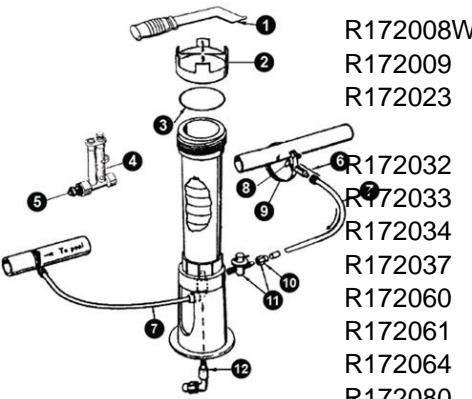

Chlorinator-parts

MODELS 300 & 300-29

Part Number

Description

List Price

MODELS 300 & 300-29

- R172008W
- R172009
- R172023

- Lid for chlorinator
- Lid Oring for Chlorinator
- 3/8" x 1/4" x 8 Feet of Poly Tubing for Chlorinator

- \$17.70
- \$6.50
- \$7.30

R172032

TUBE FITTING W/NUT

\$4.86

R172033

GASKET .750 OD

\$1.24

R172034