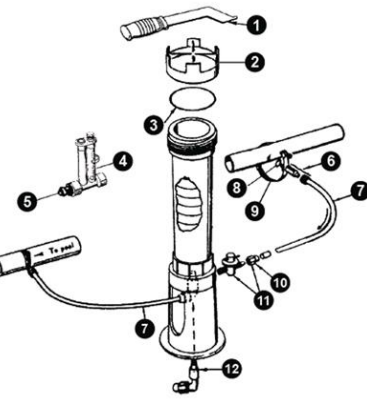

Chlorinator-parts

MODELS 300 & 300-29

Part Number

Description

List Price

MODELS 300 & 300-29

- R172008W
- R172009
- R172023

- Lid for chlorinator
- Lid Oring for Chlorinator
- 3/8" x 1/4" x 8 Feet of Poly Tubing for Chlorinator

- \$17.70
- \$6.50
- \$7.30

R172032

TUBE FITTING W/NUT

\$4.86

R172033

GASKET .750 OD

\$1.24

R172034