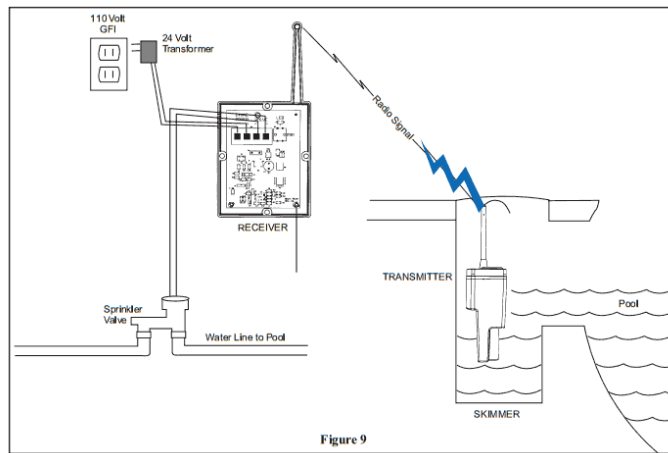

Water Levelling

<u>Part Number</u>	<u>Description</u>	<u>List Price</u>
M90SENTINL	AUTOMATIC WATER LEVEL CONTROL	\$144.25

Water Levelling

WLCAF	Wireless pool level control and autofill unit	\$592.50
-------	---	----------

LS	LevelSmart Autofill System Up to 500 foot range - wireless	\$965.25
----	---	----------