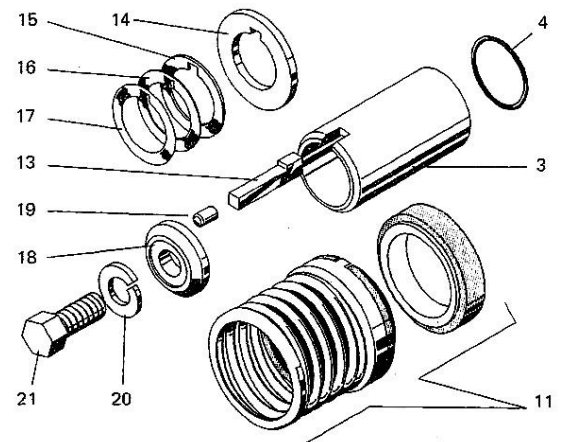

Part Number	Description	List Price
31-0059-11	Plug 1/4"NPT - Galvanized VMC - #25 in diagram	$2.74
31-0059-29	Plug 1/4"NPT - Brass VMB - #25 in diagram	$5.32
13-0191-04	Gasket - #26 in diagram	$19.30
14-2015-03	Index Pin - #24 in diagram	$16.42
13-1223-04	Gasket - #26 in diagram	$15.55
39-0647-04	Strainer Body: VMC - #29 in diagram	$1,476.00
39-0647-12	Strainer Body: VMB - #29 in diagram	$3,168.00
14-0005-09	Grommet - 8/pkg - #28 in diagram	$40.32
14-1293-16	Hex Cap Screw 3/8-16 x 7/8"L: VMB 8/pkg - #27 in diagram	$12.96
14-1293-24	Hex Cap Screw 3/8-16 x 7/8"L: VMC 8/pkg - #27 in diagram	$7.34
16-0707-08	Strainer basket - #31 in diagram	$630.72
39-0648-03	Strainer Cover: VMC - #33 in diagram	$185.76
39-0648-11	Strainer Cover: VMB - #33 in diagram	$437.76
31-0059-11	Plug 1/4"NPT - Galvanized VMC - #30 in diagram	$2.74
31-0059-29	Plug 1/4"NPT - Brass VMB - #30 in diagram	$5.32
47-0442-01	O-Ring 7-1/4" x 7-3/4"- #32 in diagram	$19.32
39-0646-05	Lock Knob Assy. - 2 / Pkg - #34 in diagram	$81.65
12-0618-00	Base: 5VM, 7.5VM-T - #7 in diagram	$185.76
12-0618-18	Base: 7.5VM-S2, 10VM - #7 in diagram	$334.08
14-1294-23	Hex Cap Screw 3/8-16 x 1"L - 4 / Pkg #8 in diagram	$7.20
14-0722-19	Washer 3/8" - 4 / Pkg - #10 in diagram	$3.74
KIT-SS	Assy. Kit Includes 3"&4" Flanges and Gaskets. Stainless Steel Bolts, Nuts & Washers.	$295.20
KIT-ZN	Assy. Kit Includes 3"&4" Flanges and Gaskets. Zinc Bolts, Nuts & Washers.	$218.88