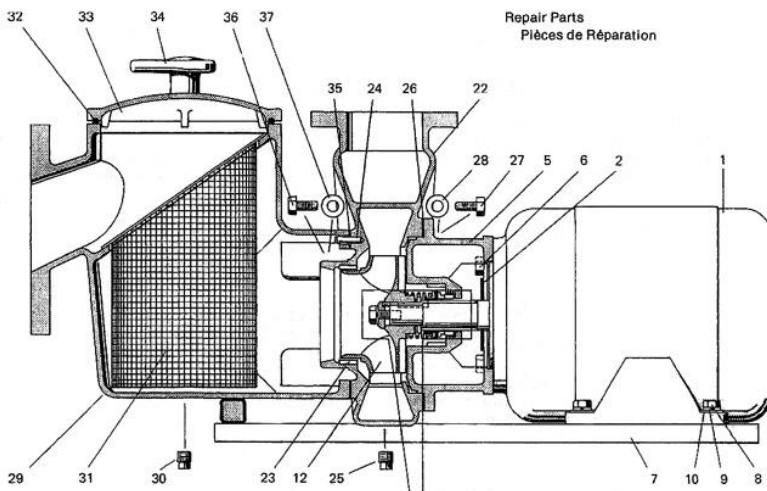

Part Number	Description	List Price
31-0059-11	Plug 1/4"NPT - Galvanized VMC - #25 in diagram	$2.74
31-0059-29	Plug 1/4"NPT - Brass VMB - #25 in diagram	$5.32
13-0191-04	Gasket - #26 in diagram	$19.30
14-2015-03	Index Pin - #24 in diagram	$16.42
13-1223-04	Gasket - #26 in diagram	$15.55
39-0647-04	Strainer Body: VMC - #29 in diagram	$1,476.00
39-0647-12	Strainer Body: VMB - #29 in diagram	$3,168.00
14-0005-09	Grommet - 8/pkg - #28 in diagram	$40.32
14-1293-16	Hex Cap Screw 3/8-16 x 7/8"L: VMB 8/pkg - #27 in diagram	$12.96
14-1293-24	Hex Cap Screw 3/8-16 x 7/8"L: VMC 8/pkg - #27 in diagram	$7.34
16-0707-08	Strainer basket - #31 in diagram	$630.72
39-0648-03	Strainer Cover: VMC - #33 in diagram	$185.76
39-0648-11	Strainer Cover: VMB - #33 in diagram	$437.76
31-0059-11	Plug 1/4"NPT - Galvanized VMC - #30 in diagram	$2.74
31-0059-29	Plug 1/4"NPT - Brass VMB - #30 in diagram	$5.32
47-0442-01	O-Ring 7-1/4" x 7-3/4"- #32 in diagram	$19.32
39-0646-05	Lock Knob Assy. - 2 / Pkg - #34 in diagram	$81.65
12-0618-00	Base: 5VM, 7.5VM-T - #7 in diagram	$185.76
12-0618-18	Base: 7.5VM-S2, 10VM - #7 in diagram	$334.08
14-1294-23	Hex Cap Screw 3/8-16 x 1"L - 4 / Pkg #8 in diagram	$7.20
14-0722-19	Washer 3/8" - 4 / Pkg - #10 in diagram	$3.74
KIT-SS	Assy. Kit Includes 3"&4" Flanges and Gaskets. Stainless Steel Bolts, Nuts & Washers.	$295.20
KIT-ZN	Assy. Kit Includes 3"&4" Flanges and Gaskets. Zinc Bolts, Nuts & Washers.	$218.88