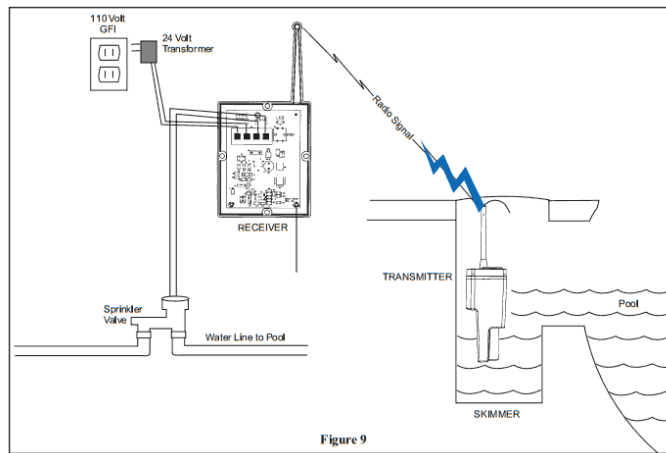

Water Levelling

Part Number
M90SENTINL

Description
AUTOMATIC WATER LEVEL CONTROL

List Price
\$144.25

Water Levelling

WLCAF

Wireless pool level control and autofill unit

\$592.50

LS

LevelSmart Autofill System
Up to 500 foot range - wireless

\$965.25