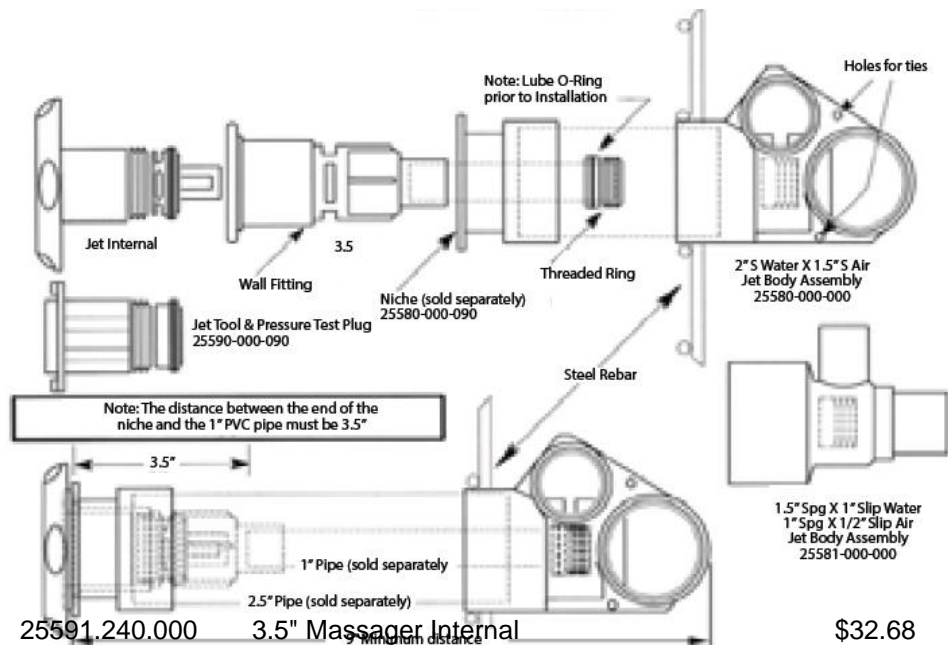

Jets- Gunite and Fiberglass

<u>Part Number</u>	<u>Description</u>	<u>List Price</u>
23308.900	Jet Manifold Power Seat Dual Water ports	\$441.90
25580-000	Gunite Body Assy. including Body, wall fitting & threaded ring. 2" Slip Water x 1-1/2" Slip Air	\$18.16
25582-000	Gunite power jet 10, 13, 17 & 22 gpm orifices	\$10.66
25580-000-090	SpaMaster Gunite Jet Niche (4in)..	\$4.80
25594.150.000	FG Spa Jet Body 1" S x 1.5" S	\$14.44

25591.240.000	3.5" Massager Internal	\$32.68
25591.241.000	3.5" Massager Internal GREY	\$32.68
25591.211.000	3.5" Gunite Jet Eyeball - grey directional, adjustable	\$13.62
25591.210.000	3.5" Gunite Jet Eyeball - white directional, adjustable	\$13.62
25590.000.000	3.5" Jet Wrench	\$5.32
25593.240.000	Jet Internal 4in Massage Gunite Jet(AW Adj; Scp;Non-TEX) white	\$33.26
25593.220.000	Jet Internal 4in Roto Gunite Jet(AW Adj; Scp;Non-TEX) white	\$26.88
25593.250.000	Jet Internal 4in Twin Spin Gunite Jet(AW Adj; Scp;Non-TEX) white	\$33.26
25593-211-000	4" Directional Gunite Jet(AW Adj; Scp;Non-TEX) gy..	\$13.62
25593.210.000	Jet Internal 4in Directional Gunite Jet(AW Adj; Scp;Non-TEX) white	\$13.62